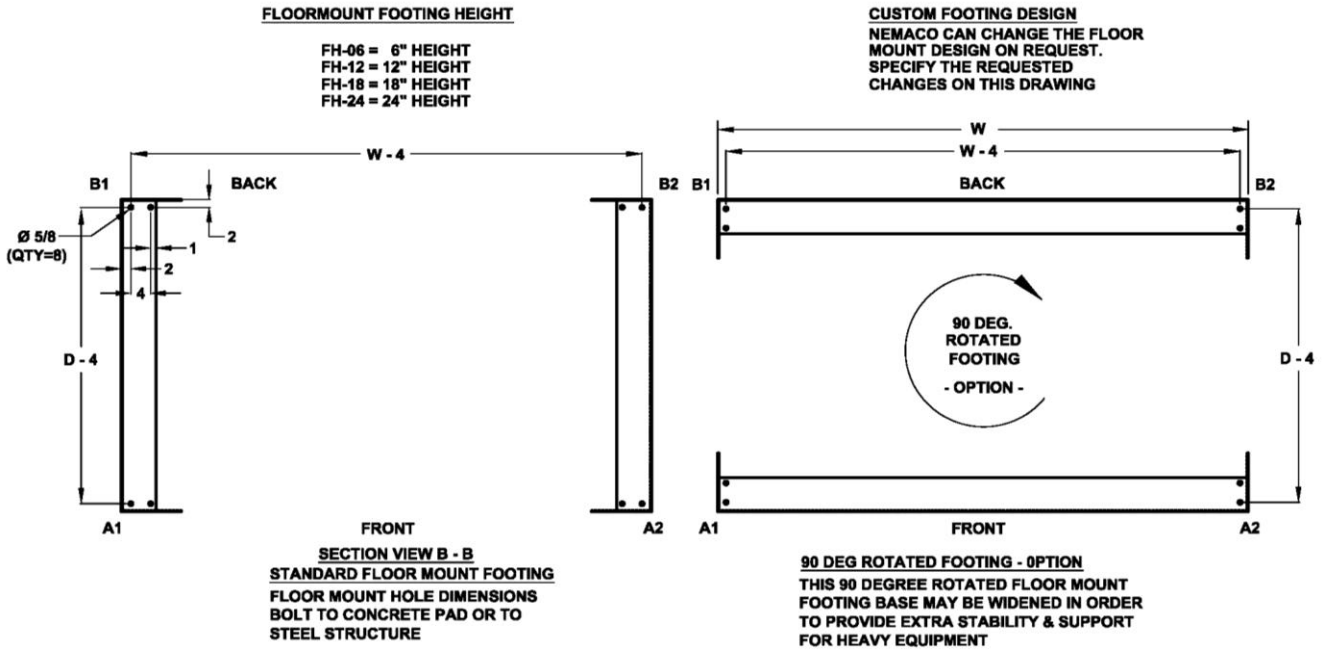

Outdoor NEMA 4 - 19" Server Rack Cabinet - 4 Door - A/C Option

FIGURE 4 FLOORMOUNT FOOTING - OPTIONS AVAILABLE

Air Conditioned - NEMA 4/4X - 19" Rack Server - Enclosures & Thermal Analysis Solutions

- Call US about assisting you with Thermal Analysis for proper sizing of Air Conditioners for Cooling.
- We offer "Smart" Air Conditioners with Remote Control Access & SCADA Ethernet Communications.
- 1,000 BTU to 20,000 BTU Air Conditioners are available with integrated heating options.

Wire Ways & Cable Trays for Electrical Wiring and Fiber Optic Cables

- Call US about assisting you with Copper Electrical Wiring / Fiber Optic Cables - Wire Ways
- We offer "Custom" Aluminum and Powder Coated Wire Ways for signal / power / fiber optic cables.

Rackmount - Server / SCADA - Enclosure & Cabinets - Solutions

- Call US about Custom - 304 / 316 - NEMA 4X -Stainless Steel - 19" Rackmount Enclosures & Cabinets
- We offer Aluminum, Stainless & Powder Coated Steel 19" Rack Rails for SCADA & Server Equipment