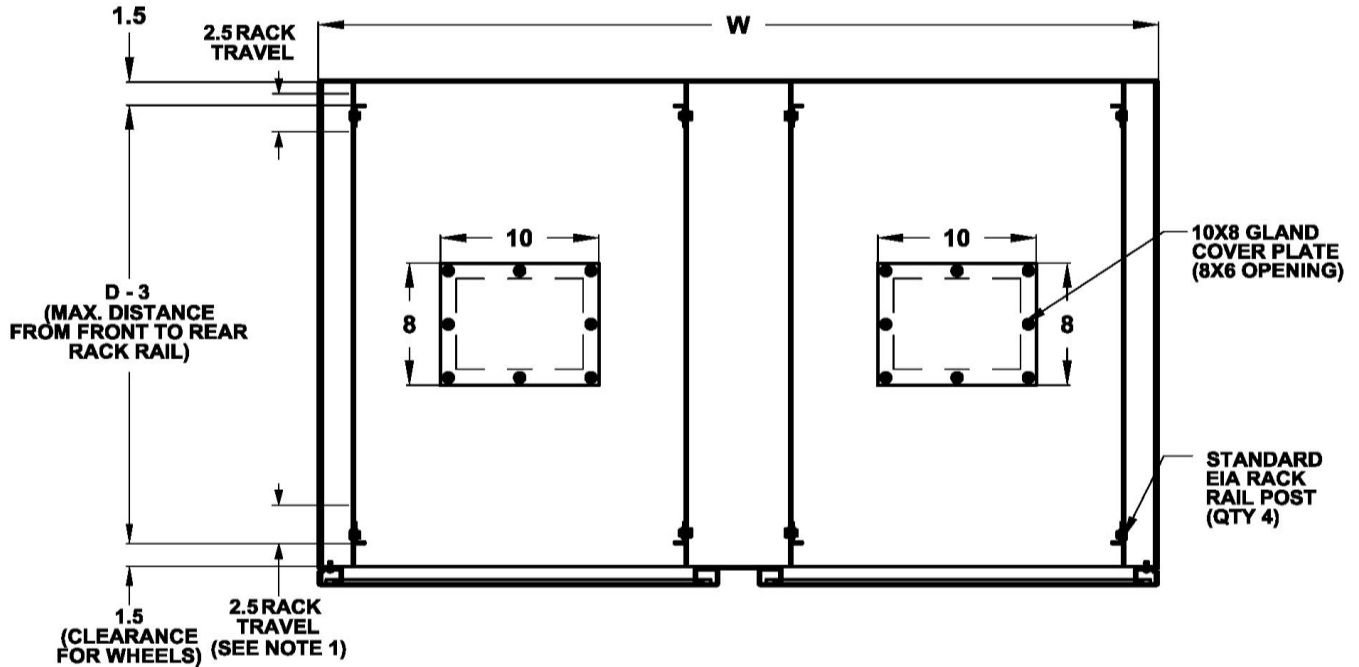

Outdoor NEMA 4 - 19" Server Rack Cabinet - 4 Door - A/C Option

NEMACO™

Excellent Electrical Enclosures

**FIGURE 3 SECTION VIEW A-A
COVER PLATE OPTIONS**

REMOVABLE - NEMA 4 / 4X - GLAND PLATE COVER - OPTIONS			
PART#	COVER SIZE	CUT-OUT DIMENSIONS	DESCRIPTION
FP1008-PC	10"X8"	8"X6"	COVER PLATE - POWDERCOATED STEEL (12 GA)
FP1008-PCA	10"X8"	8"X6"	COVER PLATE - POWDERCOATED ALUMINUM (1/8")
FP1008-304SS	10"X8"	8"X6"	COVER PLATE - 304 STAINLESS STEEL (12 GA)
FP1008-316SS	10"X8"	8"X6"	COVER PLATE - 316 STAINLESS STEEL (12 GA)