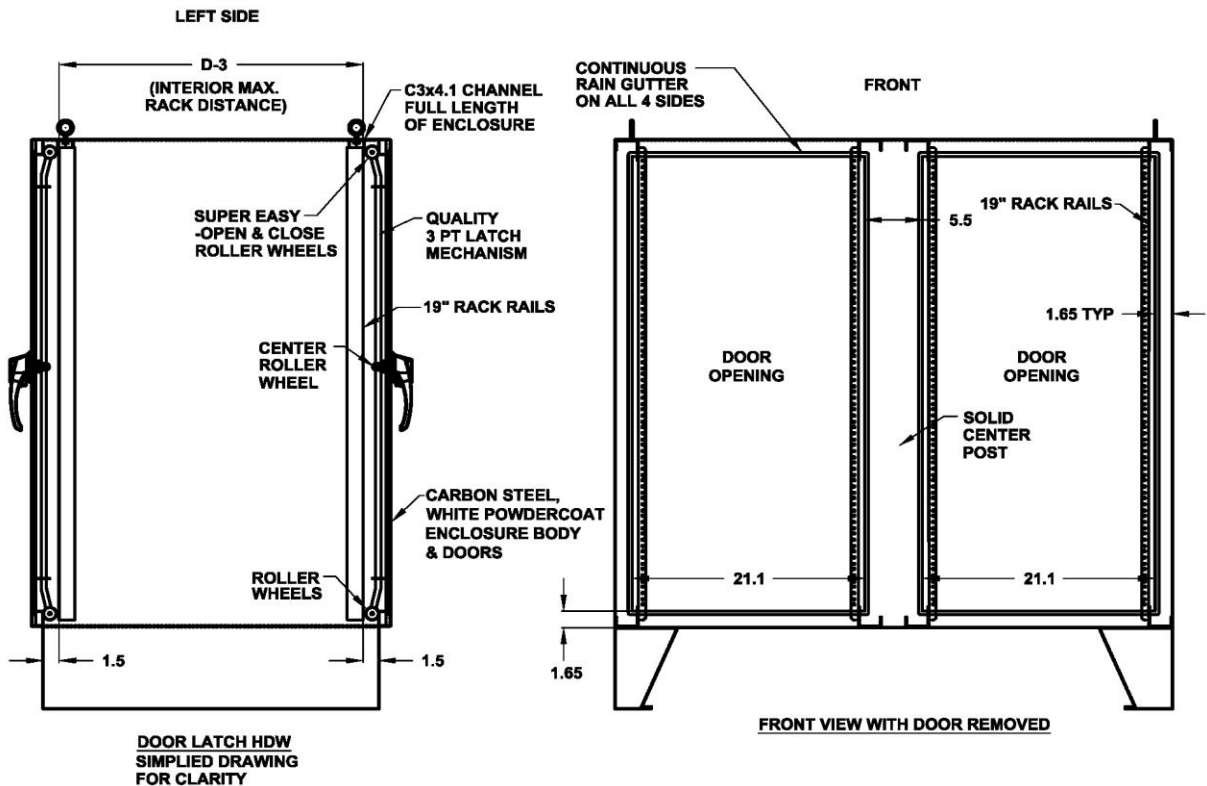

Exterior Doors are Removable

Outdoor NEMA 4 - 19" Server Rack Cabinet - 4 Door - A/C Option

NEMACO™

Excellent Electrical Enclosures

FIGURE 1 NEMACO OUTDOOR - NEMA 4 - 19" RACKMOUNT SERVER - CABINET

FIGURE 2 NEMA 4 - 19" RACKMOUNT SERVER - CABINET FEATURES