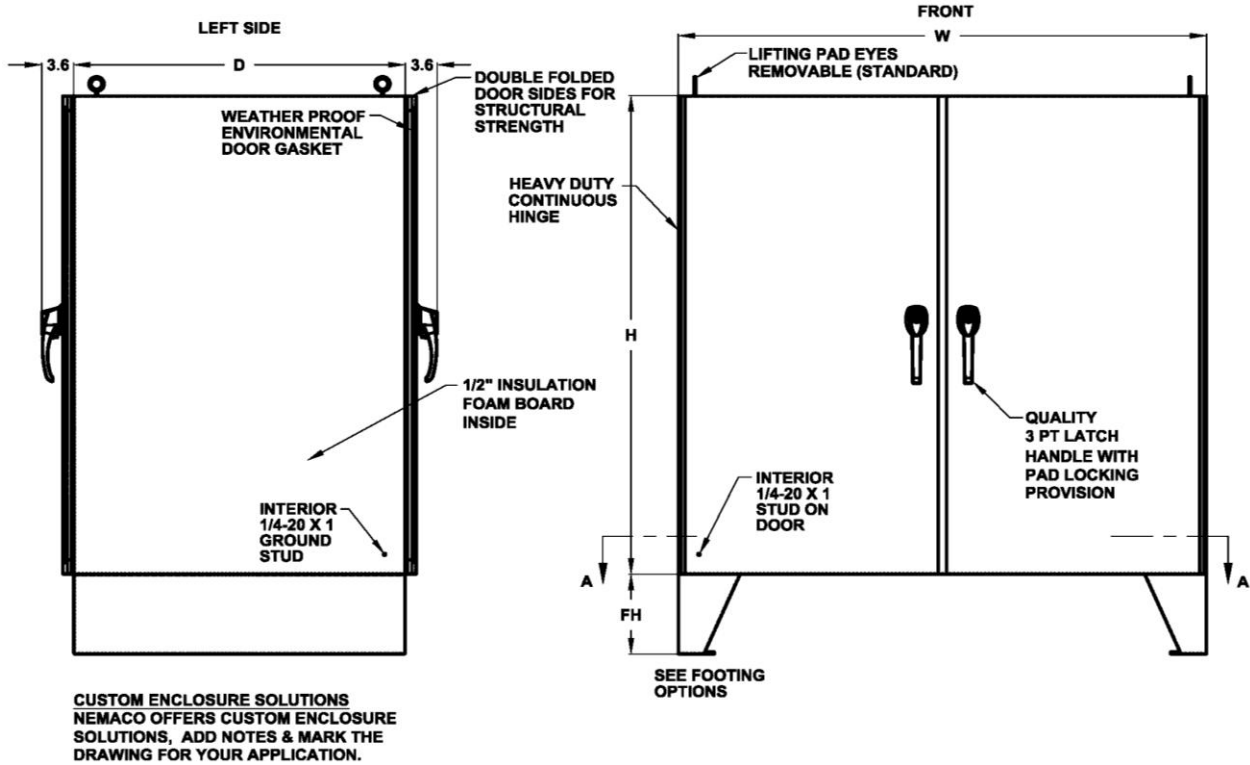

Exterior Doors are Removable

Outdoor NEMA 4 - 19" Server Rack Cabinet - 4 Door - A/C Option

NEMACO™

Excellent Electrical Enclosures

FIGURE 1 NEMACO OUTDOOR - NEMA 4 - 19" RACKMOUNT SERVER - CABINET

FIGURE 2 NEMA 4 - 19" RACKMOUNT SERVER - CABINET FEATURES