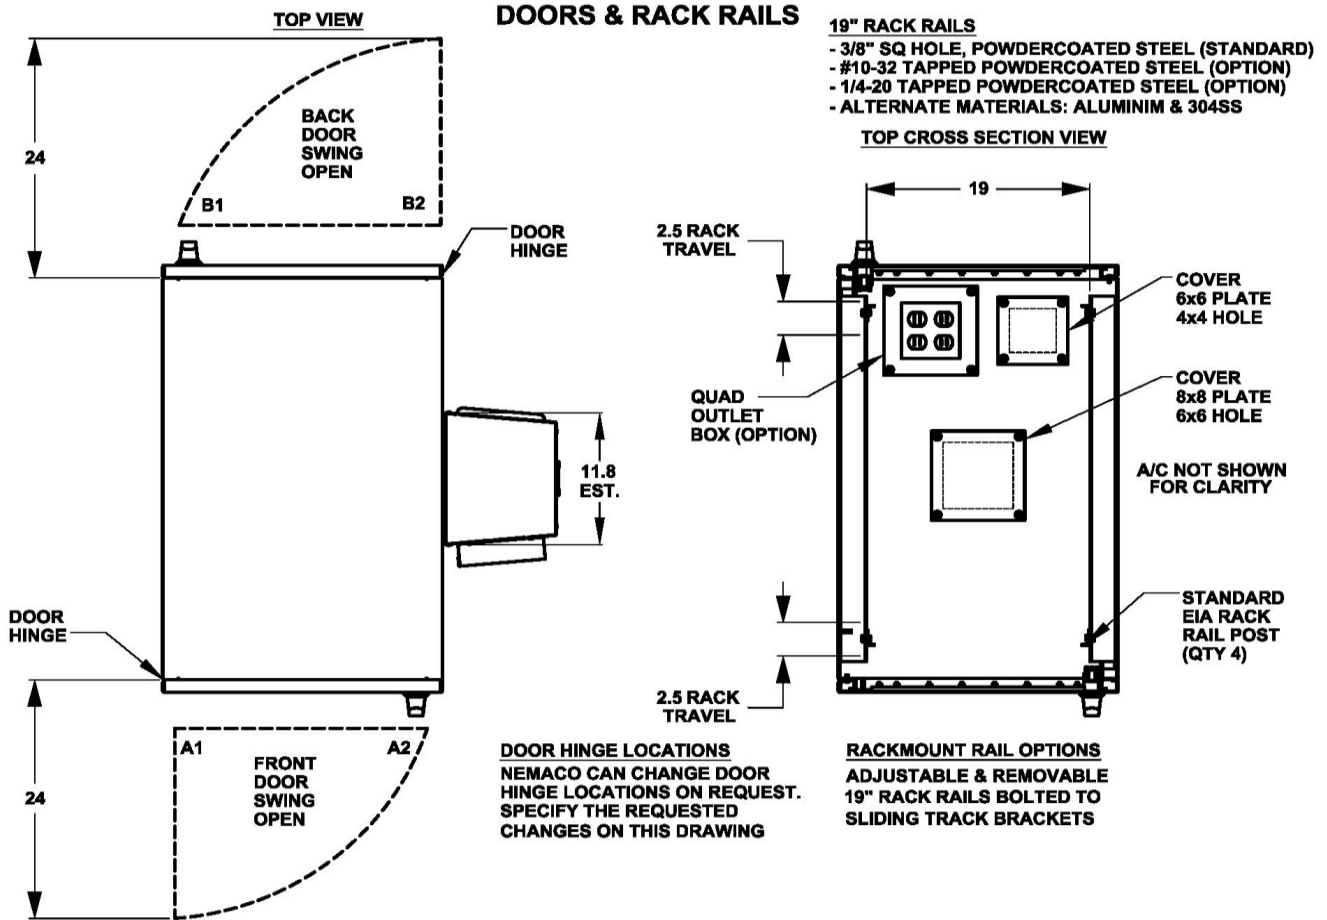

NEMA 4X - 19" Rackmount Server Cabinet - Stainless Steel

NEMACO™

Excellent Electrical Enclosures

Call Nemaco for Pricing & Availability	Quality Enclosure Solutions
NemacoTech.com	

FIGURE 3 DOORS, RACK RAILS & COVER PLATE OPTIONS