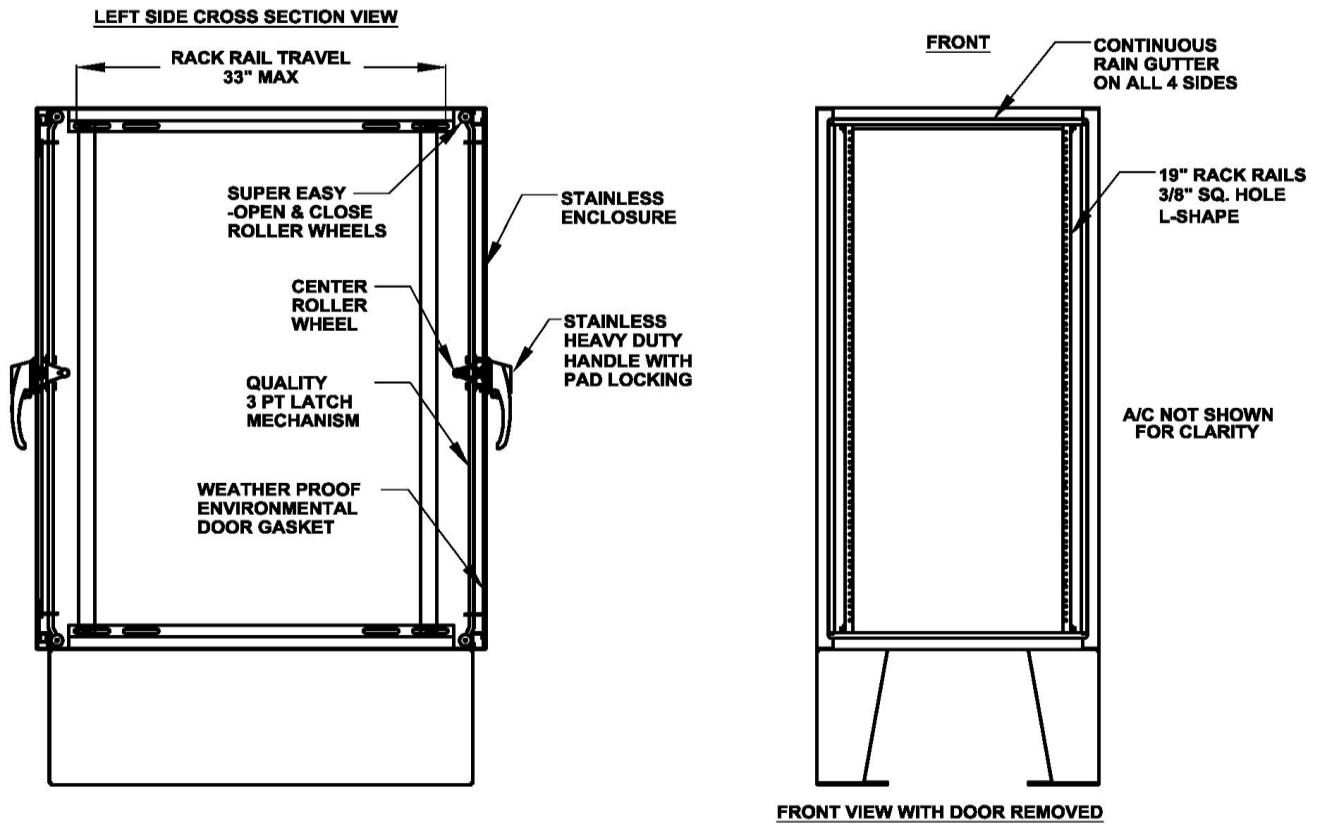

NemacoTech.com

Quality Enclosure Solutions

FIG. 2 - NEMA 4X - "PCE" STAINLESS STEEL 19" RACK SERVER ENCLOSURE - CABINET FEATURES

NOTE: Enclosures must be bolted to floor or structure for proper installation.