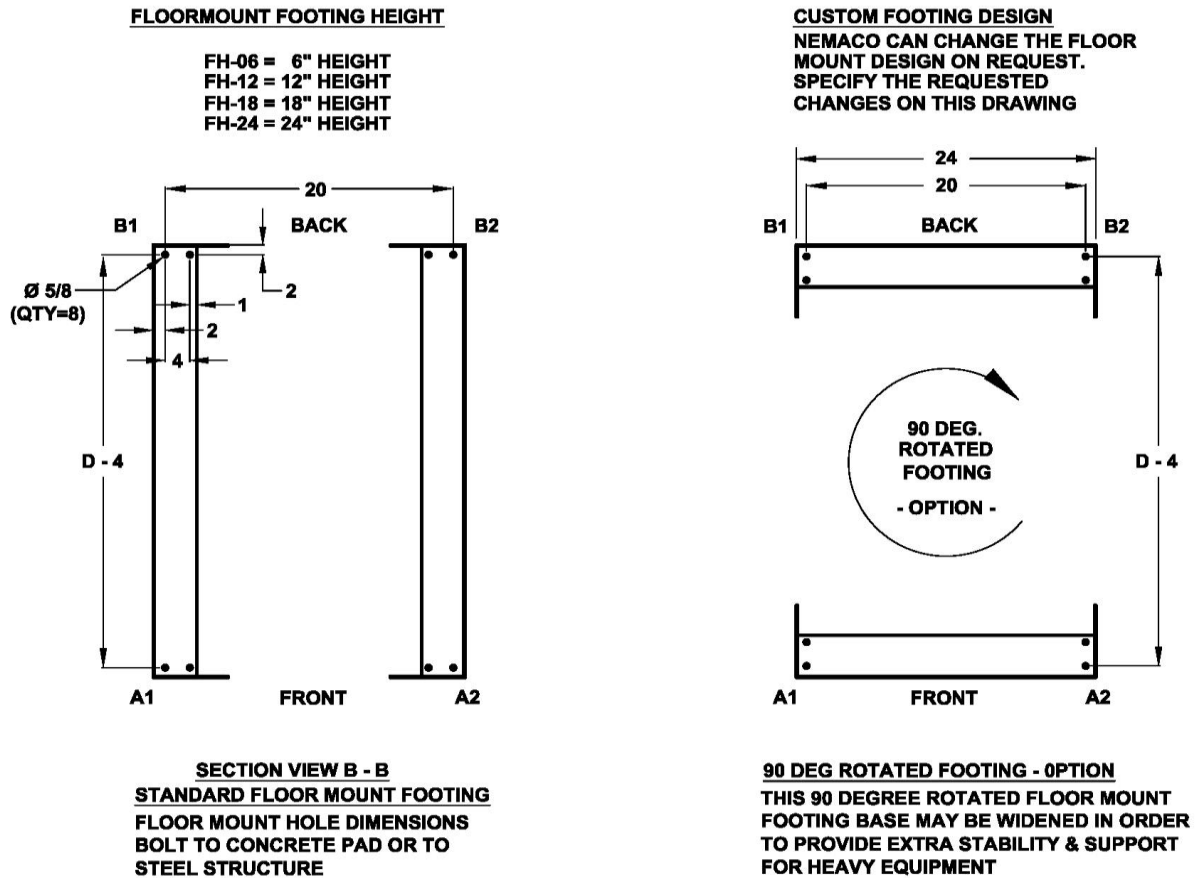

NEMA 4X - 19" Rackmount Server Cabinet - Stainless Steel

NEMACO™

Excellent Electrical Enclosures

Call Nemaco for Pricing & Availability	Quality Enclosure Solutions
NemacoTech.com	

FLOORMOUNT FOOTING - OPTIONS

FIGURE 4 FLOORMOUNT FOOTING - CUSTOM OPTIONS AVAILABLE

Rackmount Enclosure Climate Controlled Cooling Solutions

- We offer "Smart" Air Conditioners with Remote Control Access & SCADA Ethernet Communications.
- 1,000 BTU to 20,000 BTU Air Conditioners are available with integrated heating options.

Rackmount Cabinet - Heavy Duty Shelves

- Ask Nemaco about Heavy Duty Shelves & Custom Shelves for your server rack enclosures and cabinets
- Nemaco offers "Custom" Aluminum, Stainless Steel and Powder Coated 19" Rack Shelves.

Aluminum- Outdoor Weather Proof -Rackmount - Server / SCADA - Enclosure & Cabinets - Solutions

- Call US about assisting you with - Custom - Aluminum - 19" Rackmount Enclosures & Cabinets
- We offer Powder Coated Aluminum Cabinets for Telecommunications, SCADA & 19" Server Rack Equipment