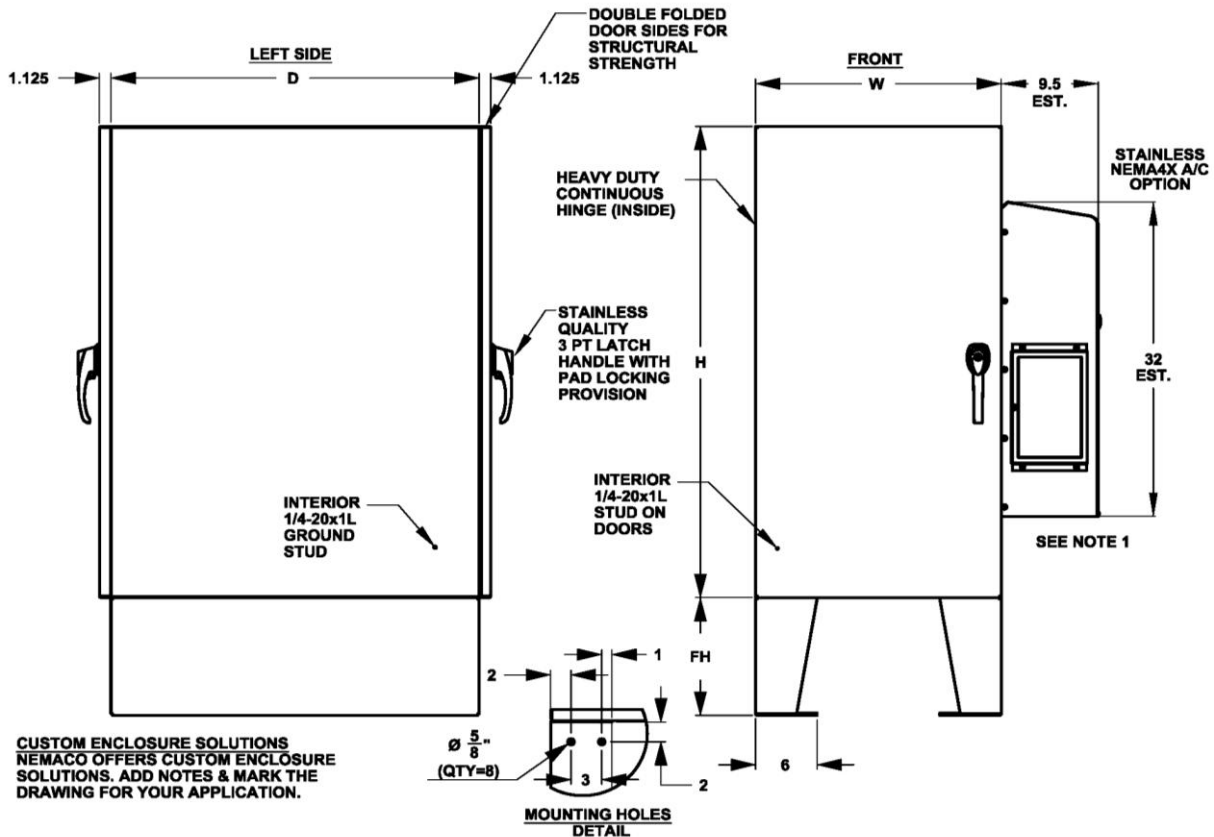

Note: * Other polycarbonate materials may be substituted.

Custom Size Cabinets Available: 15"&19" Wide Windows

Quality - NEMA 4X - Stainless Steel Rack Server Enclosures

FIG. 1 - NEMA 4X - "PCE" STAINLESS STEEL RACK SERVER ENCLOSURE - EXTERIOR DIMENSIONS