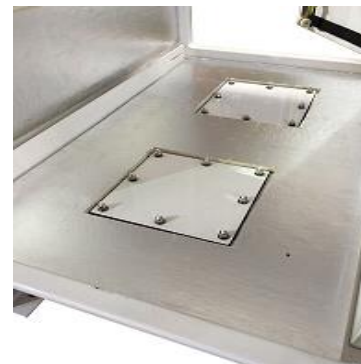

### • KEY FEATURES • EXCELLENT QUALITY •

Easy to Open 3 PT Latch Roller

Rugged Handles - Security Features

NEMA 4X Rain Gutter

Thermal Insulation

Quad Electrical Outlet Box (Option)

Electrical Gland Cover Plates