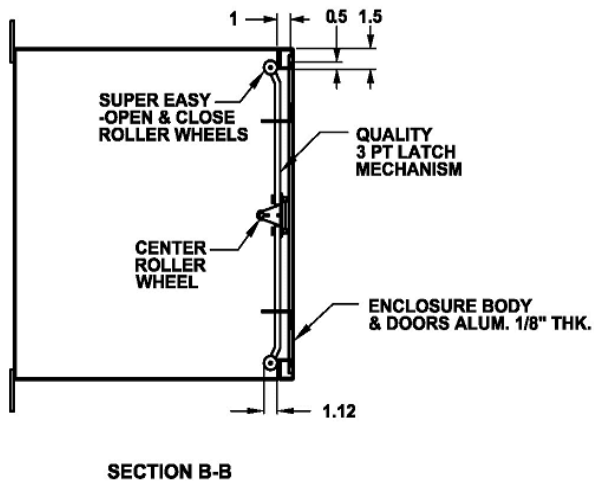

NEMA 4/12 - 19" Rack Server Cabinet - Wall Mount

NEMACO

Excellent Electrical Enclosures

Call Nemaco for Pricing & Availability

NemacoTech.com

Quality Enclosure Solutions

LEFT SIDE CROSS SECTION VIEW