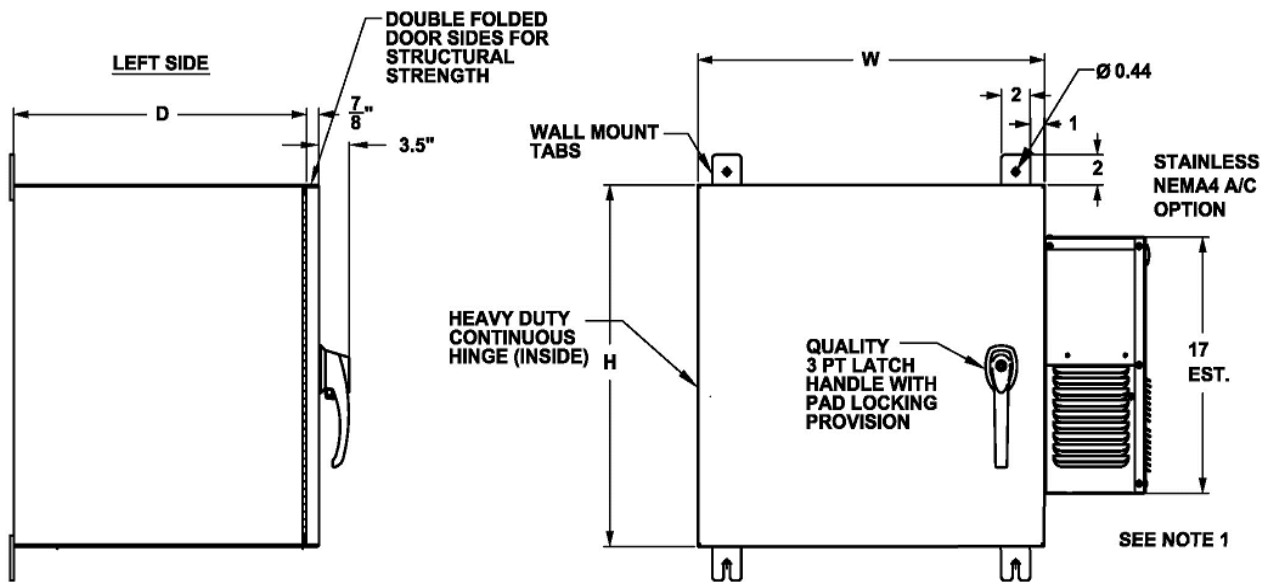

Quality - NEMA 4 - Rackmount Server Cabinet - Aluminum

CUSTOM ENCLOSURE SOLUTIONS
NEMACO OFFERS CUSTOM ENCLOSURE SOLUTIONS, ADD NOTES & MARK THE DRAWING FOR YOUR APPLICATION.

FIG. 1 - NEMA 4 - "PCE" Aluminum 19" RACK SERVER ENCLOSURE - EXTERIOR DIMENSIONS

NOTE 1. Select Air Conditioner on page 2 for proper Enclosure Sizing.