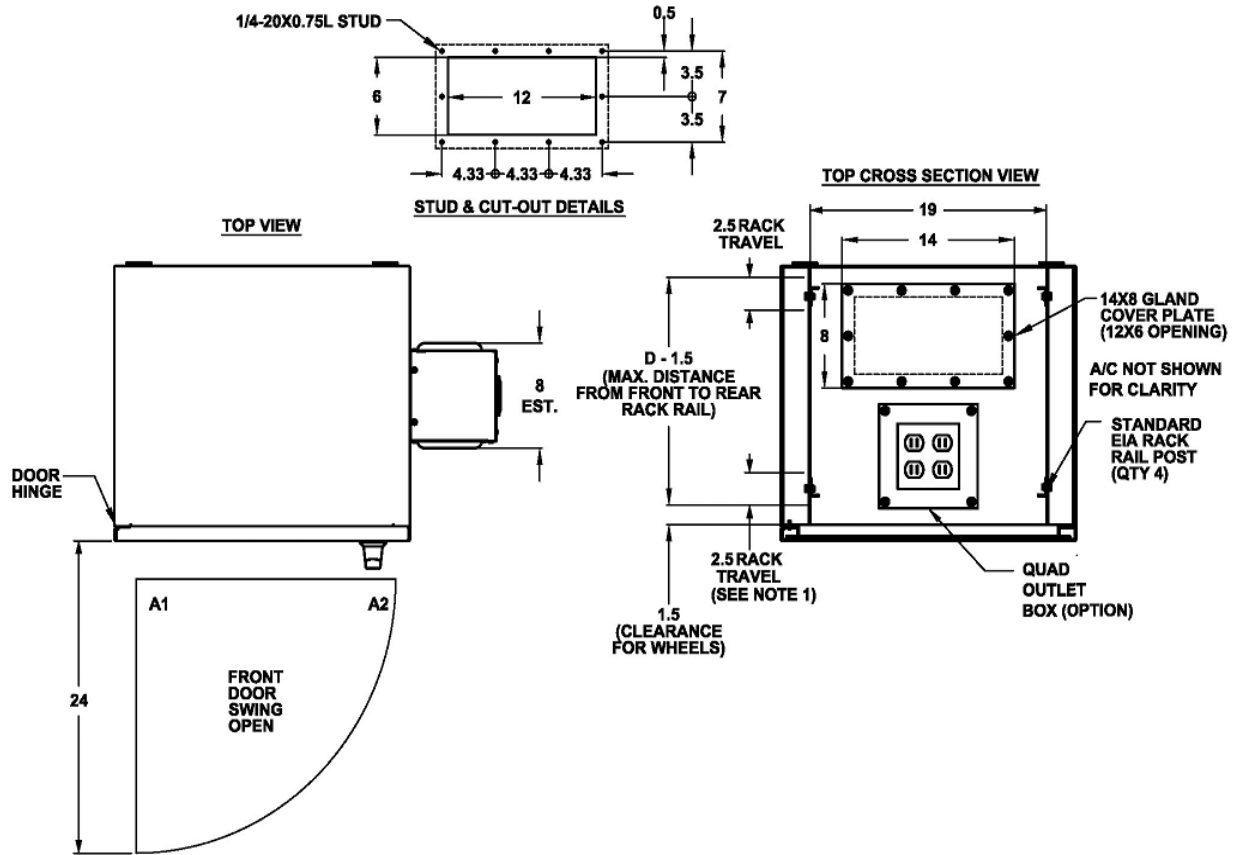

NOTE: Enclosures must be bolted to wall or structure for proper installation.

NEMA 4/12 - 19" Rack Server Cabinet - Wall Mount

NEMACO

Excellent Electrical Enclosures

Call Nemaco for Pricing & Availability	Quality Enclosure Solutions
NemacoTech.com	